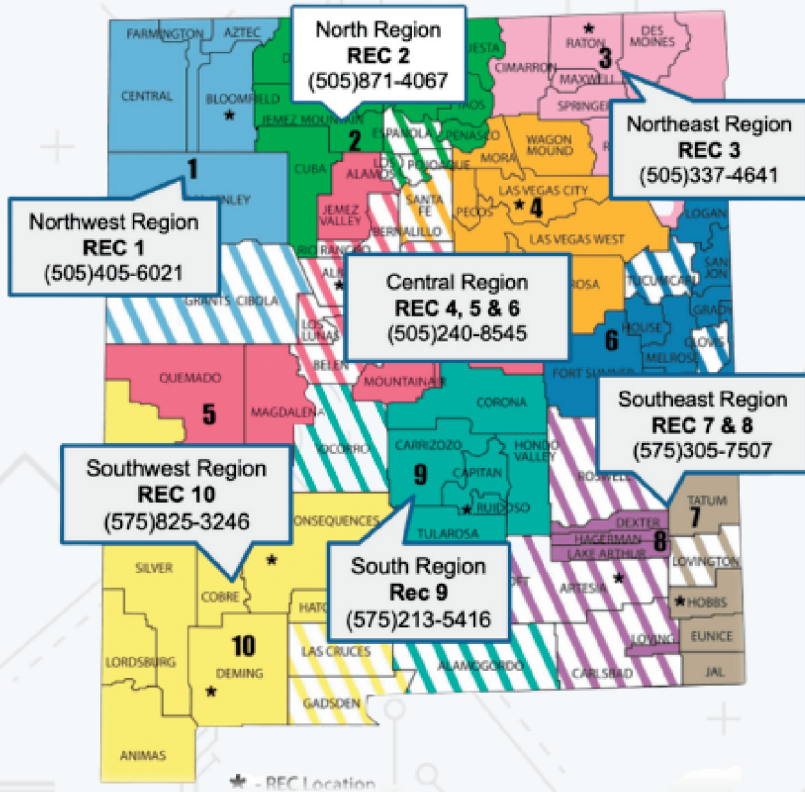

NMPED - ETCC

New Mexico Public Education Department
Education Technology Call Center

If you live in New Mexico and need education-related help with technology, call, text, or live chat with your region listed below.

Hours of Operation
Weekdays 7 am - 7 pm
Weekends 2 pm - 7 pm

We Are Here To Serve You New Mexico

- Students & Their Families
- Teachers & Administrators
- Charter & Private Schools
- State Supported Schools
- Indian Education & Home Schools